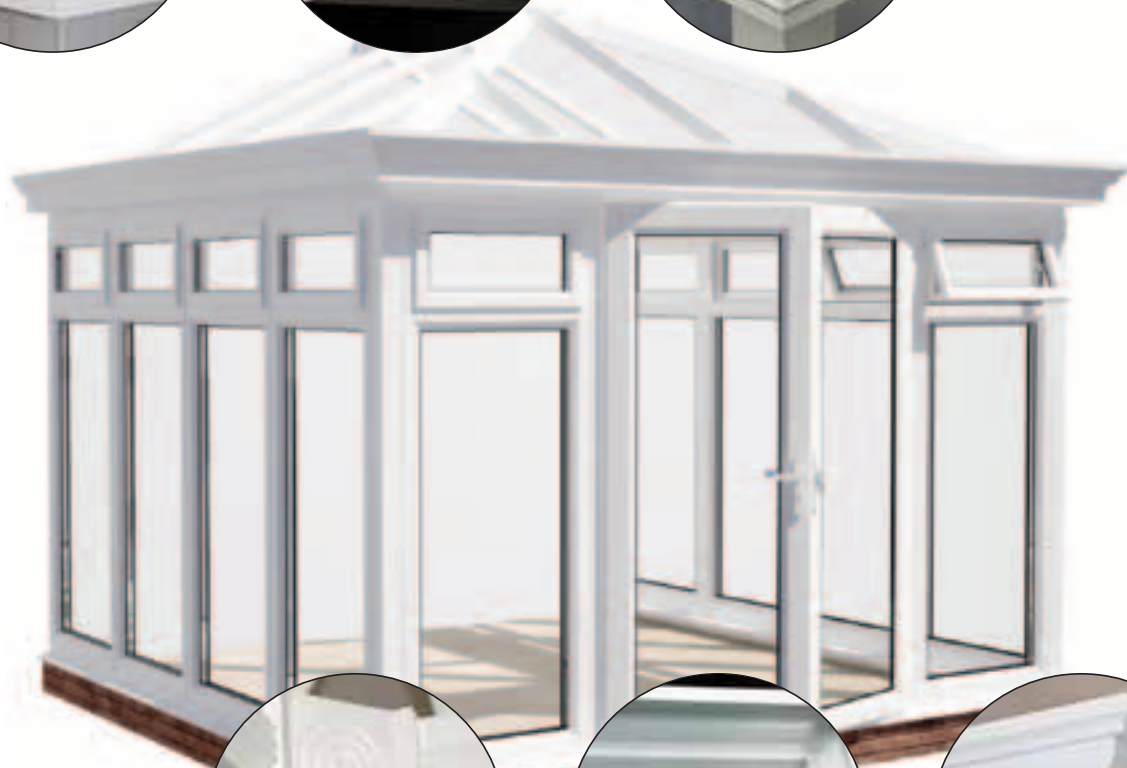

the  orangery
the capella

the orangery the capella

This system takes the tried and tested construction methods of the K2 roof system and adds an orangery twist.

The PVC-u gutter is replaced with a purpose designed high fronted feature gutter, creating an overhanging external soffit to conceal the ends of the glazing and roof bars.

Internally, purpose made brackets pull the internal eaves cladding in to the room creating an internal soffit, similar to that on a traditional orangery. It allows the inclusion of down lighters and speaker systems.

features...

- High front gutter hides the ends of the glazing and roof bars
- Internal brackets create orangery soffit appearance
- Roof specific kits - no cutting of aluminium sections

benefits...

- A lower cost orangery solution
- Usual building regulations exceptions apply
- Easy to fit - adds only a couple of hours to a conservatory installation
- Available to retro-fit existing conservatories
- Strength throughout - no problem with ladders leaning on the gutter